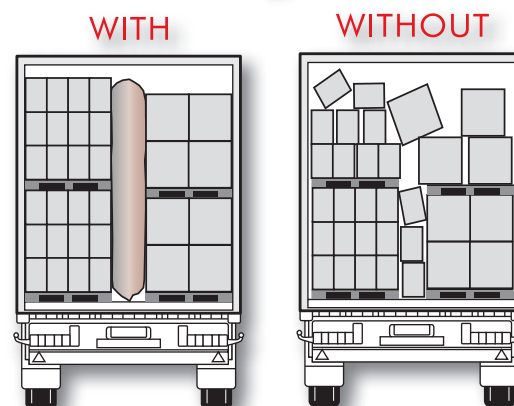

TRANSPORT PACKAGING SOLUTIONS

Dunnage Bags

Securing your cargo

- Prevent transport damage
- Clever loading
- Quick and easy to fit
- Reusable and recyclable
- Up to todays standards

Sustainable packaging is your contribution to the environment

A cushion that protects cargo from shocks and the danger of collapsing during road, rail and sea transportation. An end to heavy, bulky wood that needs to be treated for pests and an end to other hard dunnage that is difficult to fit!

A VARIETY OF SIZES AND STRENGTHS AVAILABLE. ASK US!

- constructed of multiple layers of high-strength Kraft paper and an inner plastic lining that protects against loss of air pressure
- the fast filling valve can be used several times, allowing for multiple use of the bag
- easy to use and adapt to different sizes of space
- a quick, convenient and cost-effective way to secure your cargo

Eltete Dunnage Bags will avoid any collapsing of the cargo.

SPECIFICATIONS

Size	60-100 x 120-220
Construction	1-4 ply
Paper Weight	90g/m ² /layer
Liner	Co-extrude: PE-LD/ PE-LLD/PE-MD 100microns
Working pressure	Up to 0,3 bar
Usage with loads	Up to 20 tons
Max VOID	45 cm
Temperature range	-30 to +70 °C
Valve	Multi-use