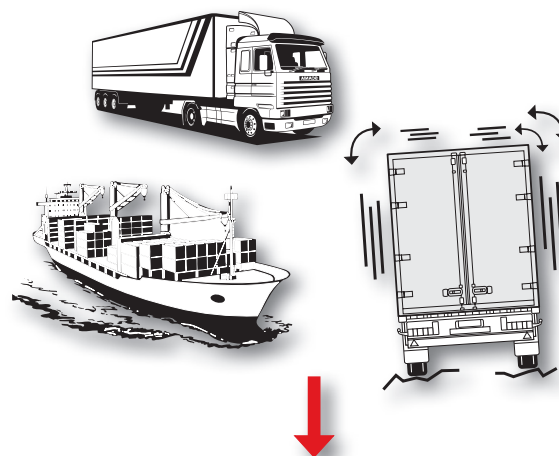

TRANSPORT PACKAGING SOLUTIONS

Dunnage Bags

Securing your cargo

- Prevent transport damage
- Clever loading
- Quick and easy to fit
- Reusable and recyclable
- Up to todays standards

Sustainable packaging is your contribution to the environment

A cushion that protects cargo from shocks and the danger of collapsing during road, rail and sea transportation. An end to heavy, bulky wood that needs to be treated for pests and an end to other hard dunnage that is difficult to fit!

A VARIETY OF SIZES AND STRENGTHS AVAILABLE. ASK US!

- constructed of multiple layers of high-strength Kraft paper and an inner plastic lining that protects against loss of air pressure
- the fast filling valve can be used several times, allowing for multiple use of the bag
- easy to use and adapt to different sizes of space
- a quick, convenient and cost-effective way to secure your cargo

Eltete Dunnage Bags will avoid any collapsing of the cargo.

SPECIFICATIONS

Size	60-100 x 120-220
Construction	1-4 ply
Paper Weight	90g/m ² /layer
Liner	Co-extrude: PE-LD/ PE-LLD/PE-MD 100microns
Working pressure	Up to 0,3 bar
Usage with loads	Up to 20 tons
Max VOID	45 cm
Temperature range	-30 to +70 °C
Valve	Multi-use